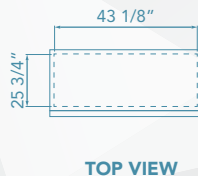

PLASTIC FRONT GRILL
Its differentiated and modern design provides superior impact resistance and is easy to remove for condenser maintenance.

TECHNICAL SPECIFICATIONS

External Dimensions	H:	78 5/8"	1997 mm
	W:	47 3/8"	1203 mm
	D:	30 3/8"	770 mm
Internal Dimensions	H:	60 1/2"	1537 mm
	W:	43 1/8"	1095 mm
	D:	25 3/4"	652 mm
Dimensions w/packaging	H:	82 1/2"	2097 mm
	W:	49 1/2"	1258 mm
	D:	32"	813 mm
Shelf Size	W:	20 1/2"	520 mm
	D:	20 5/8"	524 mm
Weight		434.3 lb	197.0 kg
Weight w/packaging		453.0 lb	205.5 kg
Shelves		10	
Capacity 20 oz	Flat	490	
	Gravity	420	