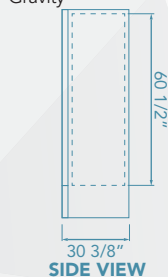

PLASTIC FRONT GRILL
Its differentiated and modern design provides superior impact resistance and is easy to remove for condenser maintenance.

TECHNICAL SPECIFICATIONS

External Dimensions	H:	78 5/8"	1997 mm
	W:	47 3/8"	1203 mm
	D:	30 3/8"	770 mm
Internal Dimensions	H:	60 1/2"	1537 mm
	W:	43 1/8"	1095 mm
	D:	25 3/4"	652 mm
Dimensions w/packaging	H:	82 1/2"	2097 mm
	W:	49 1/2"	1258 mm
	D:	32"	813 mm
Shelf Size	W:	20 1/2"	520 mm
	D:	20 5/8"	524 mm
Weight		434.3 lb	197.0 kg
Weight w/packaging		453.0 lb	205.5 kg
Shelves		10	
Capacity 20 oz	Flat	490	
	Gravity	420	