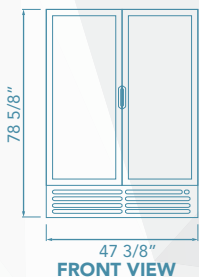

PLASTIC FRONT GRILL
Its differentiated and modern design provides superior impact resistance and is easy to remove for condenser maintenance.

TECHNICAL SPECIFICATIONS

External Dimensions	H:	78 5/8"	1997 mm
	W:	47 3/8"	1203 mm
	D:	30 3/8"	770 mm
Internal Dimensions	H:	60 1/2"	1537 mm
	W:	43 1/8"	1095 mm
	D:	25 3/4"	652 mm
Dimensions w/packaging	H:	82 1/2"	2097 mm
	W:	49 1/2"	1258 mm
	D:	32"	813 mm
Shelf Size	W:	20 1/2"	520 mm
	D:	20 5/8"	524 mm
Weight		434.3 lb	197.0 kg
Weight w/packaging		453.0 lb	205.5 kg
Shelves		10	
Capacity 20 oz	Flat	490	
	Gravity	420	